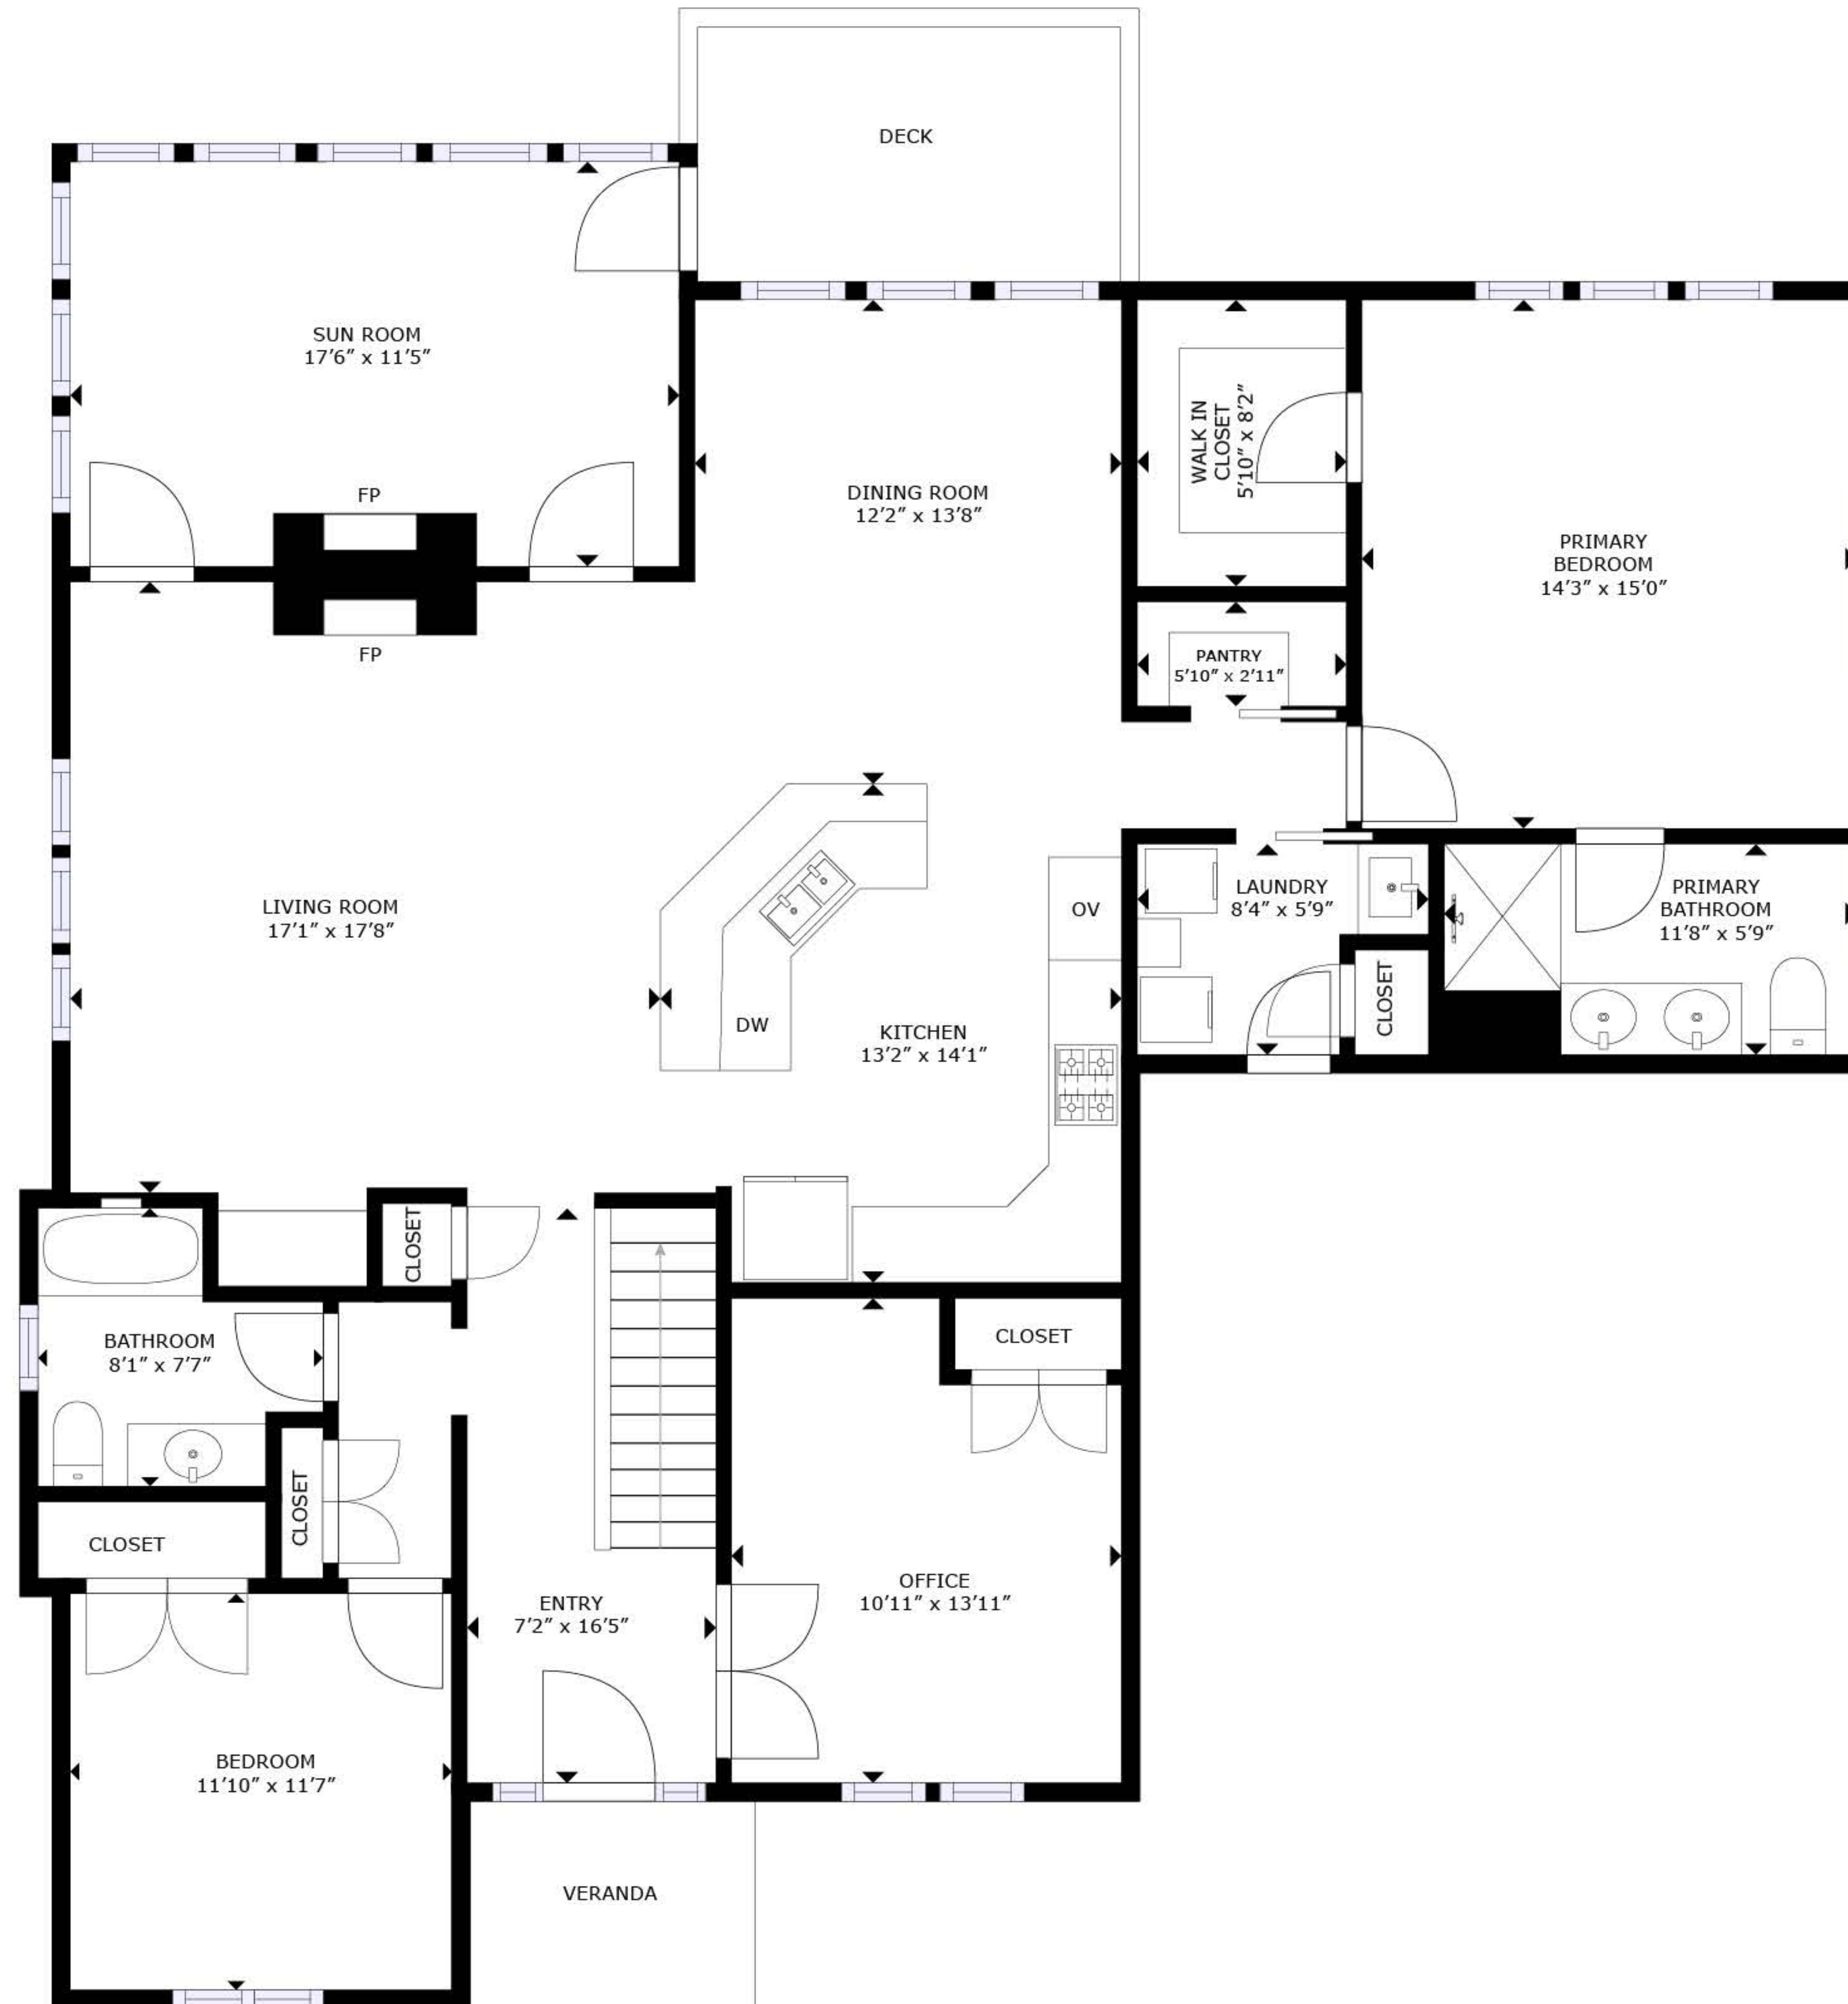

GROSS INTERNAL AREA
FLOOR 1: 1,802 sq. ft, FLOOR 2: 850 sq. ft
EXCLUDED AREA: PATIO: 151 sq. ft
TOTAL: 2,652 sq. ft
SIZES AND DIMENSIONS ARE APPROXIMATE, ACTUAL MAY VARY.

GROSS INTERNAL AREA
 FLOOR 1: 1,802 sq. ft, FLOOR 2: 850 sq. ft
 EXCLUDED AREA: PATIO: 151 sq. ft
 TOTAL: 2,652 sq. ft
 SIZES AND DIMENSIONS ARE APPROXIMATE, ACTUAL MAY VARY.